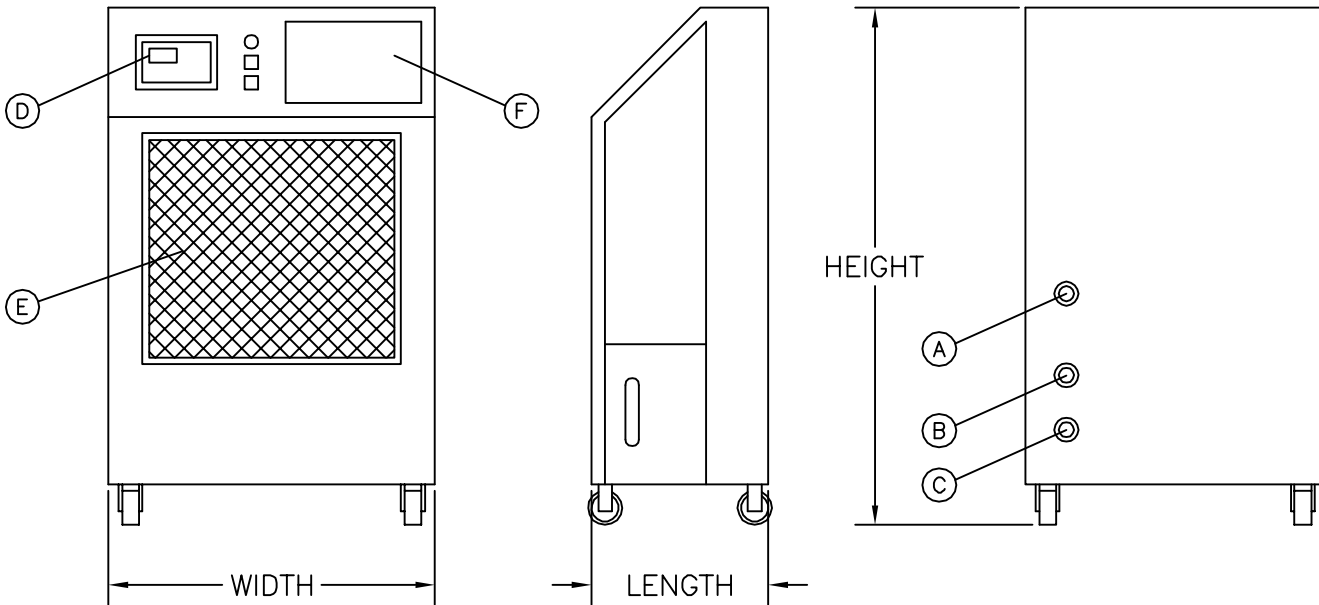

TEMPCOOL®

PORTABLE COOLING SOLUTIONS

TC-24W

UNIT SPECIFICATIONS:

POWER SUPPLY: 208-230V/1PH/60HZ/15A
AIR DELIVERY: 810 CFM
WATER CONNECTION: 3/8" MALE FLARE
DRAIN CONNECTION: 3/8" MALE FLARE

- (A) WATER OUTLET
- (B) WATER INLET
- (C) CONDENSATE DRAIN
- (D) THERMOSTAT
- (E) RETURN AIR
- (F) SUPPLY AIR

DIMENSIONS:

LENGTH: 24"
WIDTH: 13"
HEIGHT: 38"
WEIGHT: 160 lb

DRAWN: ACJ	UPDATED: JH
DATE: 02/06/02	DATE: 01/05/17