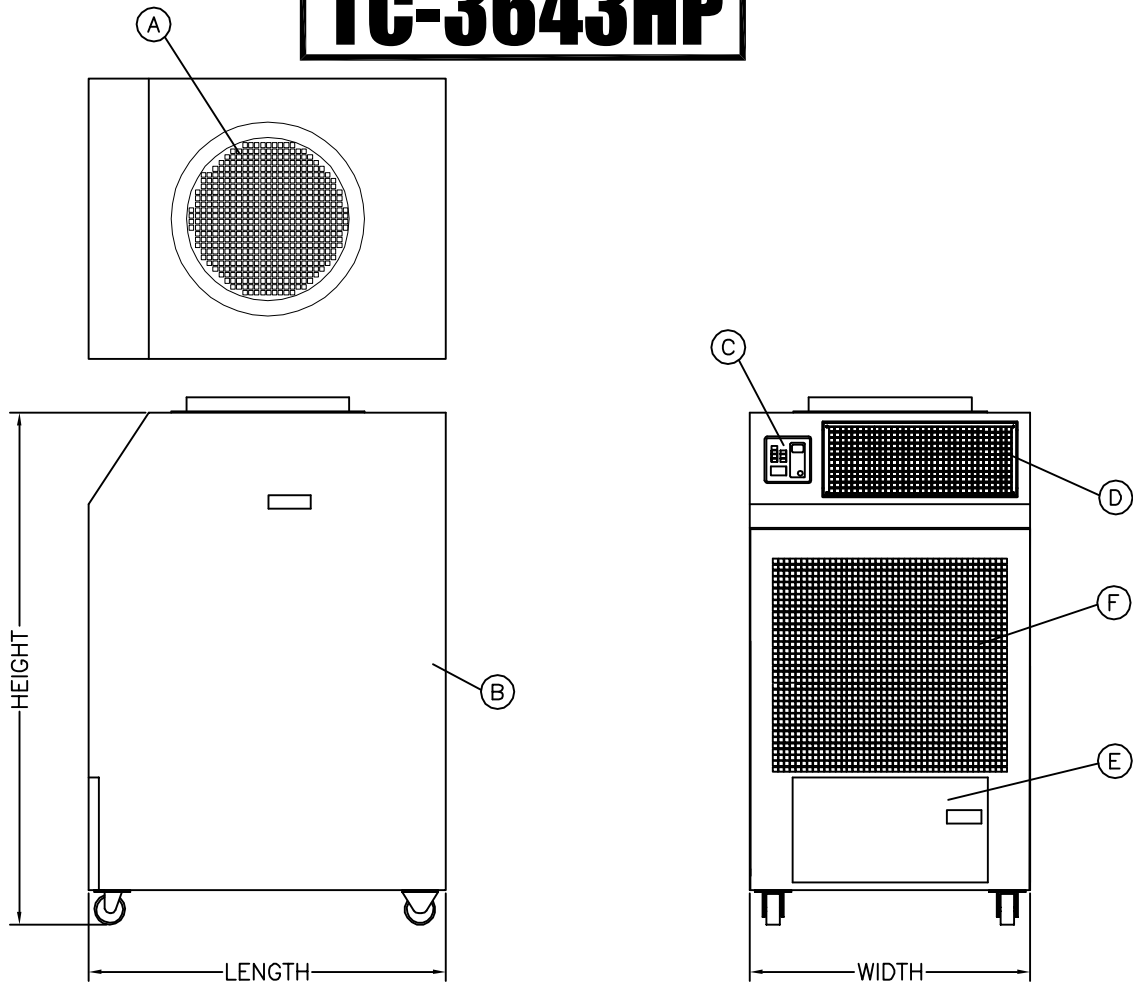

TEMPCOOL®

PORTABLE COOLING SOLUTIONS

TC-3643HP

UNIT SPECIFICATIONS:

POWER SUPPLY: 460V/3PH/60HZ/20A
AIR DELIVERY: 1,200 CFM
COOLING CAPACITY: 36,050 BTU/HR
HEATING CAPACITY: 32,500 BTU/HR
CONDENSATE TANK: 5 GALLON

- (A) CONDENSER EXHAUST
- (B) CONDENSER INLET
- (C) THERMOSTAT
- (D) SUPPLY AIR
- (E) SERVICE ACCESS, CONDENSATE TANK
- (F) RETURN AIR

DIMENSIONS:

LENGTH: 35"
WIDTH: 28"
HEIGHT: 51"
WEIGHT: 380 lb

DRAWN: JH	UPDATED:
DATE: 03/26/18	DATE: